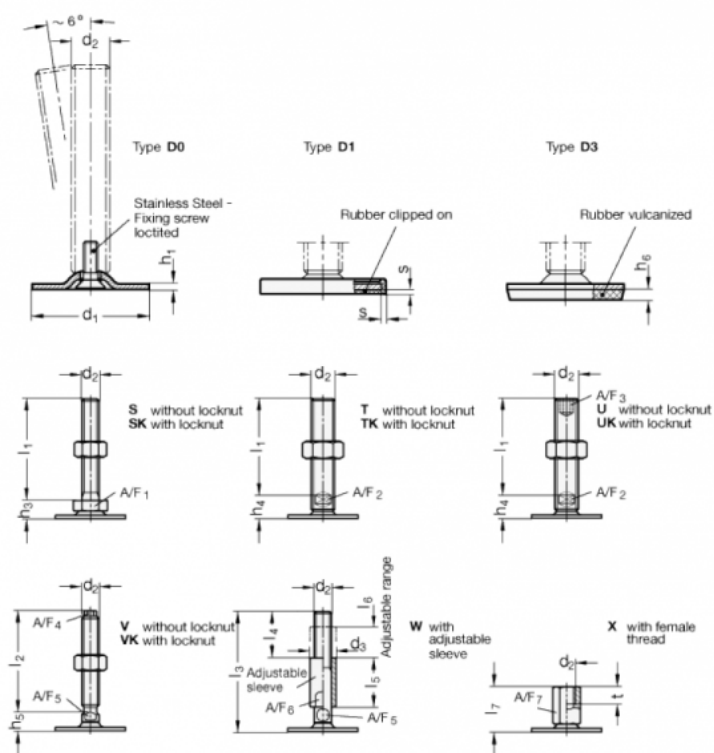

Article number: 204180M20200D1T  
 Description: E+G levelling foot  
 GN 41-80-M20-200-D1-T  
 Note: T Without nut, Wrench flat at the bottom

## Measures

- A/F2 = 15
- d1 = 80
- d2 = M20
- h1 = 3
- h4 = 18
- h6 =
- l1 = 200
- s = 2